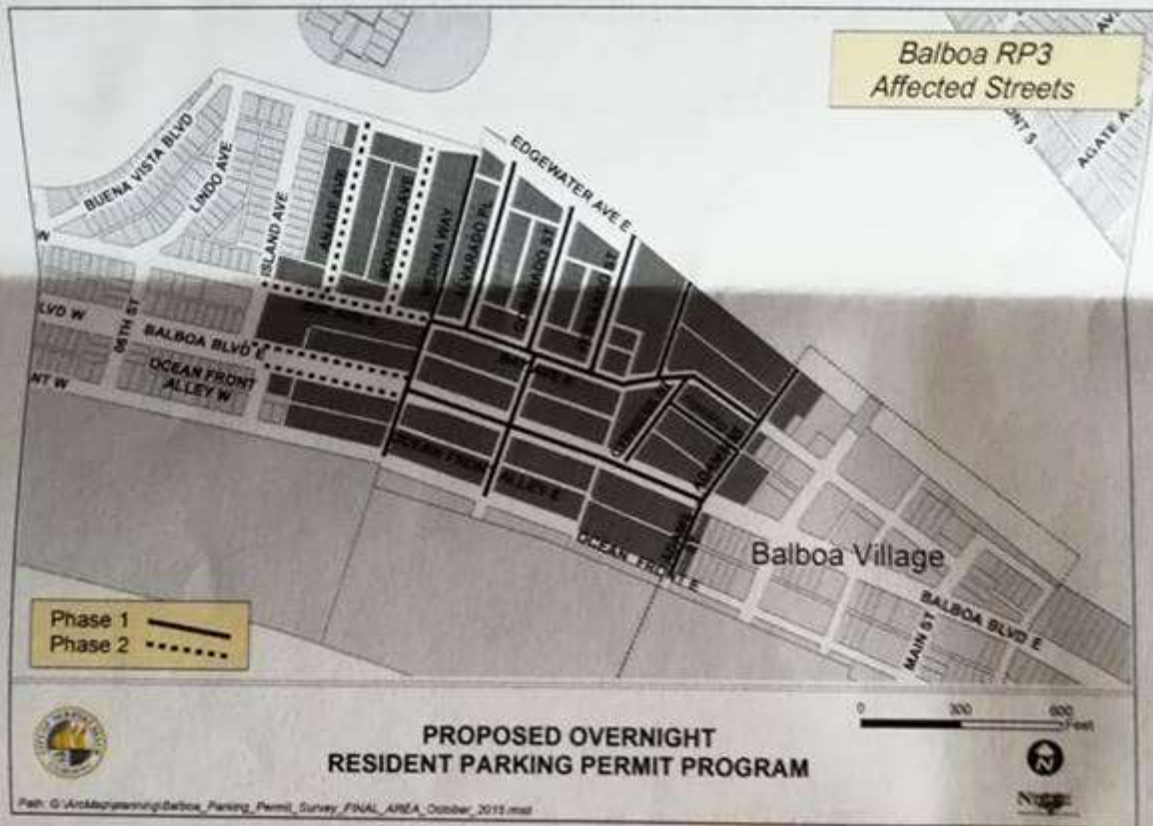

Balboa Residential Parking Permit Program

Advisory Ballot to the City Council

Please complete and return the enclosed advisory ballot in the self-addressed, stamped envelope provided by no later than:

Friday, July 13, 2018